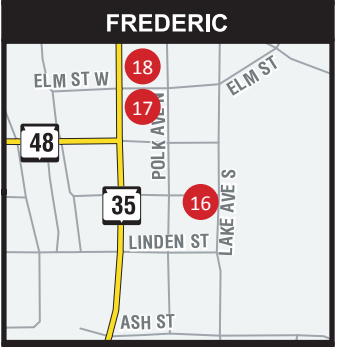

- | | |
|-------------------------------|----------------------------|
| 1 The Watershed Cafe' | 16 Nancy Buley |
| 2 James Wilcox Dimmers | 17 ONE 10 Gallery |
| 3 Win Herberg | 18 Red Iron Studio |
| 4 St. Croix ArtBarn | 18 Wendy Frank |
| 5 LaRae Fjellman | 18 Brian Hall |
| 5 Randee Carroll | 18 Lynda Wood |
| 5 Scott Fuhr | 18 Joyce Halvorson |
| 6 Cynthia DeMar Arts | 18 Jim Williams |
| 7 Polk County Info Center | 19 Patricia Duncan |
| 7 Mary Sicora | 20 Balsam Arts |
| 8 3 Arrows Coffee Company | 21 Lamar Community Center |
| 9 Jim Van Hoven | 22 Paul Supplee |
| 10 St. Croix Festival Theatre | 22 Dan Flory |
| 11 Karen Marchese | 23 Julie Adams |
| 12 Chateau St. Croix Winery | 24 artZ Gallery |
| 13 David N. DeMattia | 24 Bonnie Hagen |
| 14 Julie Crabtree | 25 Farm Table Foundation |
| 15 Cafe' Wren | 26 Amery Hospital & Clinic |
| 15 Mohnsen Creek Antlercraft | 27 Amery Ale Works |
| 16 Frederic Arts Center | |

SEE MAP INSET ON RIGHT FOR DIRECTIONS