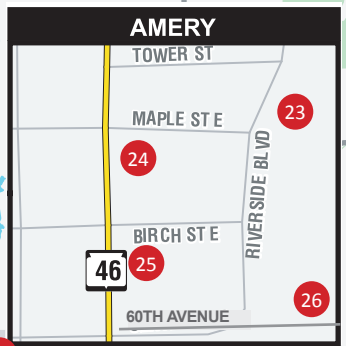

- | | |
|-------------------------------|----------------------------|
| 1 The Watershed Cafe' | 16 Nancy Buley |
| 2 James Wilcox Dimmers | 17 ONE 10 Gallery |
| 3 Win Herberg | 18 Red Iron Studio |
| 4 St. Croix ArtBarn | 18 Wendy Frank |
| 5 LaRae Fjellman | 18 Brian Hall |
| 5 Randee Carroll | 18 Lynda Wood |
| 5 Scott Fuhr | 18 Joyce Halvorson |
| 6 Cynthia DeMar Arts | 18 Jim Williams |
| 7 Polk County Info Center | 19 Patricia Duncan |
| 7 Mary Sicora | 20 Balsam Arts |
| 8 3 Arrows Coffee Company | 21 Lamar Community Center |
| 9 Jim Van Hoven | 22 Paul Supplee |
| 10 St. Croix Festival Theatre | 22 Dan Flory |
| 11 Karen Marchese | 23 Julie Adams |
| 12 Chateau St. Croix Winery | 24 artZ Gallery |
| 13 David N. DeMattia | 24 Bonnie Hagen |
| 14 Julie Crabtree | 25 Farm Table Foundation |
| 15 Cafe' Wren | 26 Amery Hospital & Clinic |
| 15 Mohnsen Creek Antlercraft | 27 Amery Ale Works |
| 16 Frederic Arts Center | |

SEE MAP INSET ON RIGHT FOR DIRECTIONS