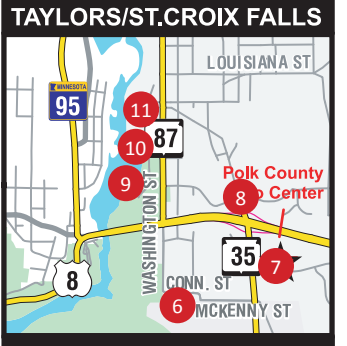

- | | |
|-------------------------------|----------------------------|
| 1 The Watershed Cafe' | 16 Nancy Buley |
| 2 James Wilcox Dimmers | 17 ONE 10 Gallery |
| 3 Win Herberg | 18 Red Iron Studio |
| 4 St. Croix ArtBarn | 18 Wendy Frank |
| 5 LaRae Fjellman | 18 Brian Hall |
| 5 Randee Carroll | 18 Lynda Wood |
| 5 Scott Fuhr | 18 Joyce Halvorson |
| 6 Cynthia DeMar Arts | 18 Jim Williams |
| 7 Polk County Info Center | 19 Patricia Duncan |
| 7 Mary Sicora | 20 Balsam Arts |
| 8 3 Arrows Coffee Company | 21 Lamar Community Center |
| 9 Jim Van Hoven | 22 Paul Supplee |
| 10 St. Croix Festival Theatre | 22 Dan Flory |
| 11 Karen Marchese | 23 Julie Adams |
| 12 Chateau St. Croix Winery | 24 artZ Gallery |
| 13 David N. DeMattia | 24 Bonnie Hagen |
| 14 Julie Crabtree | 25 Farm Table Foundation |
| 15 Cafe' Wren | 26 Amery Hospital & Clinic |
| 15 Mohnsen Creek Antlercraft | 27 Amery Ale Works |
| 16 Frederic Arts Center | |

SEE MAP INSET ON RIGHT FOR DIRECTIONS